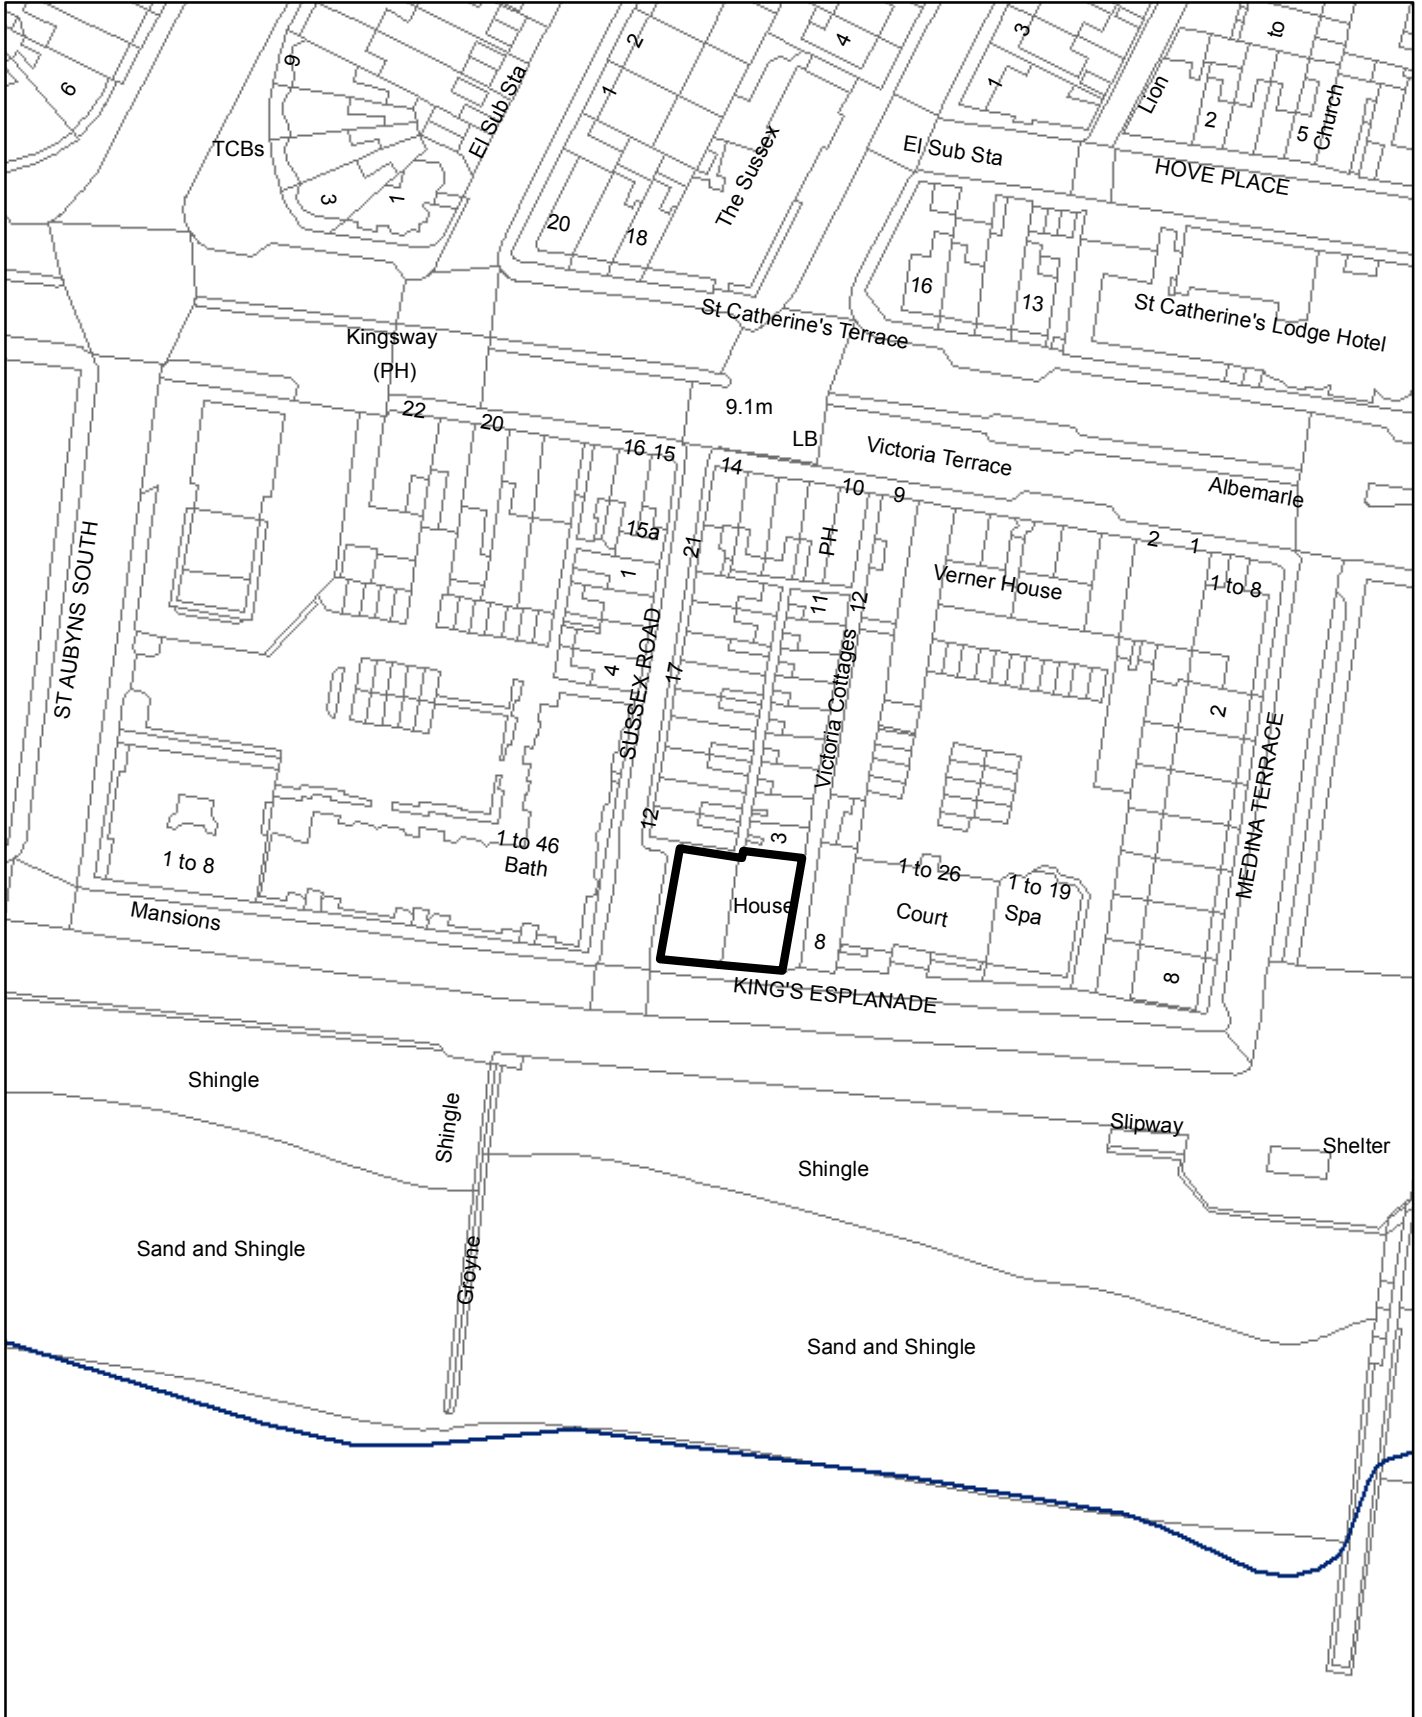

BH2016/05893 Medina House, 9 Kings Esplanade, Hove

**Brighton & Hove
City Council**

Scale: 1:1,250